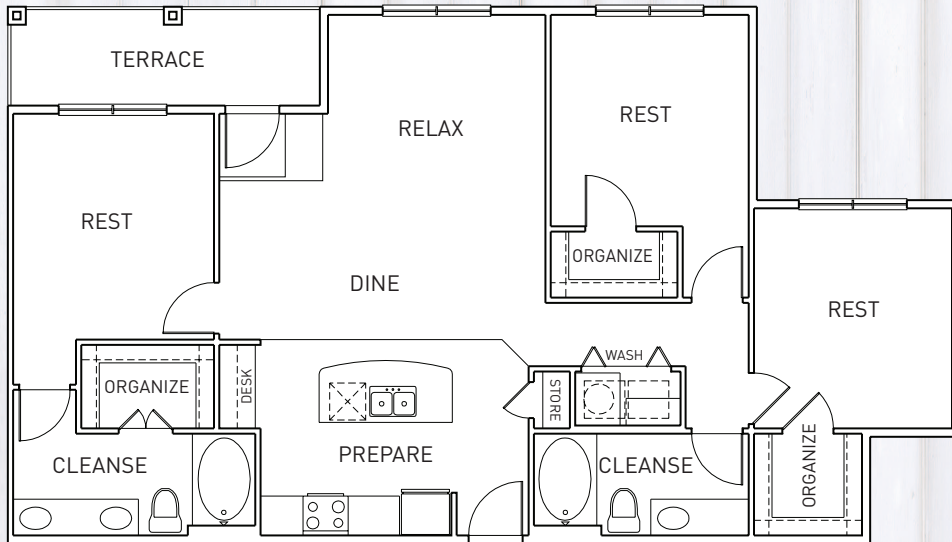

CH 3 Bedroom | 2 Bath

850 Leora Lane
Lewisville, TX 75056
www.rentatrosehill.com