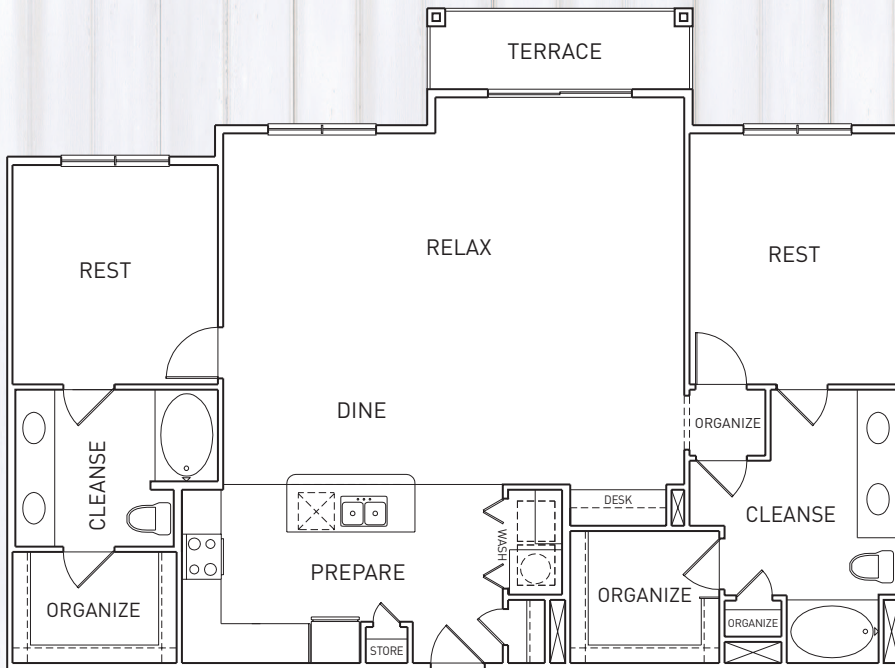

B4t 2 Bedroom | 2 Bath

850 Leora Lane
Lewisville, TX 75056
www.rentatrosehill.com