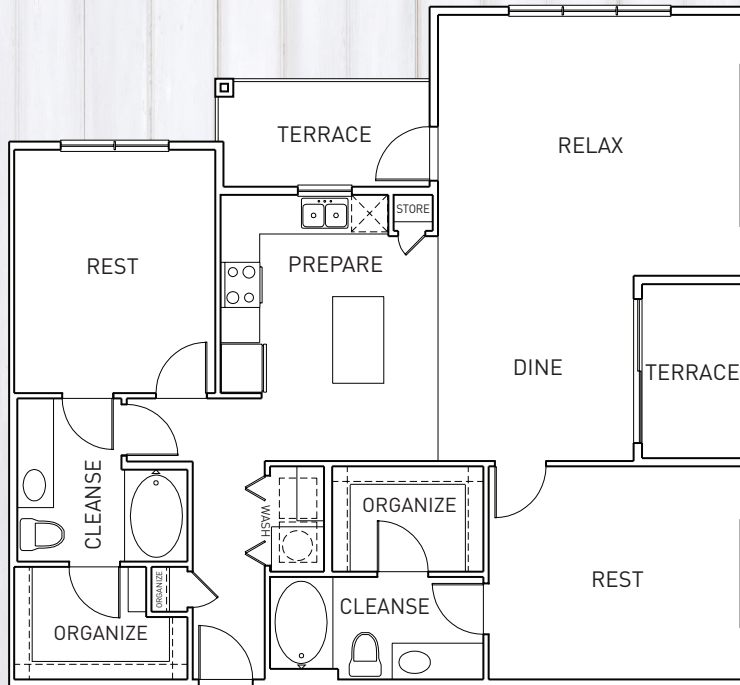

B3t 2 Bedroom | 2 Bath

850 Leora Lane
Lewisville, TX 75056
www.rentatrosehill.com