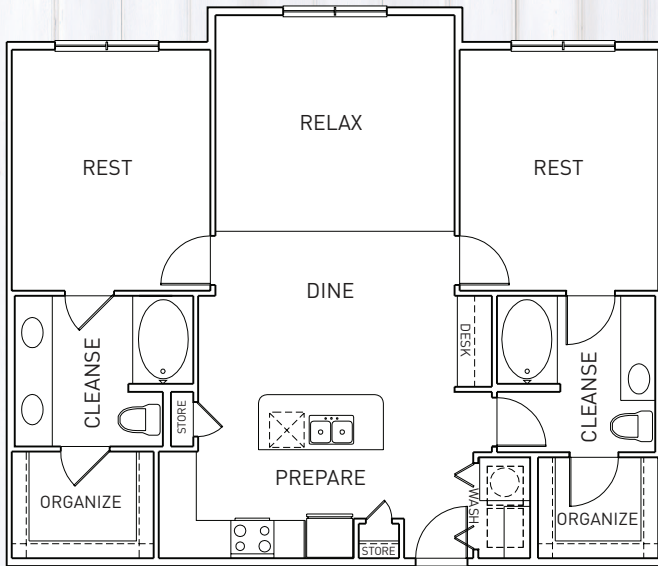

B2 2 Bedroom | 2 Bath

850 Leora Lane
Lewisville, TX 75056
www.rentatrosehill.com