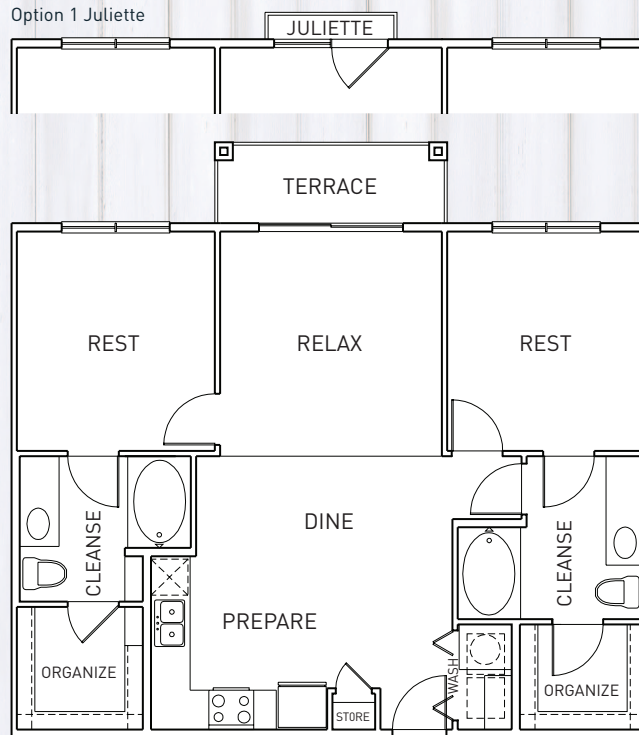

# Bit 2 Bedroom | 2 Bath

850 Leora Lane  
Lewisville, TX 75056  
[www.rentatrosehill.com](http://www.rentatrosehill.com)