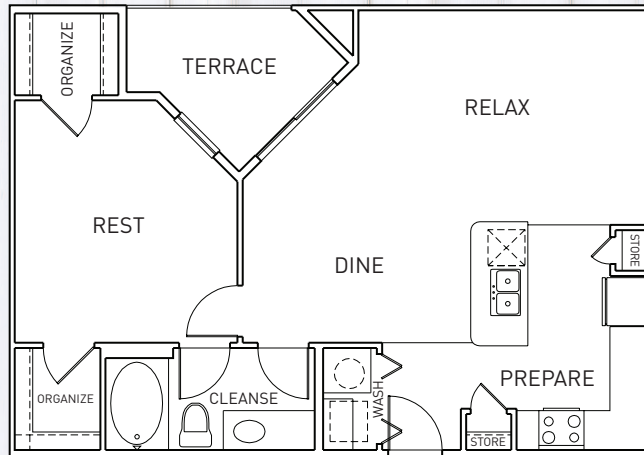

A4t 1 Bedroom | 1 Bath

850 Leora Lane
Lewisville, TX 75056
www.rentatrosehill.com